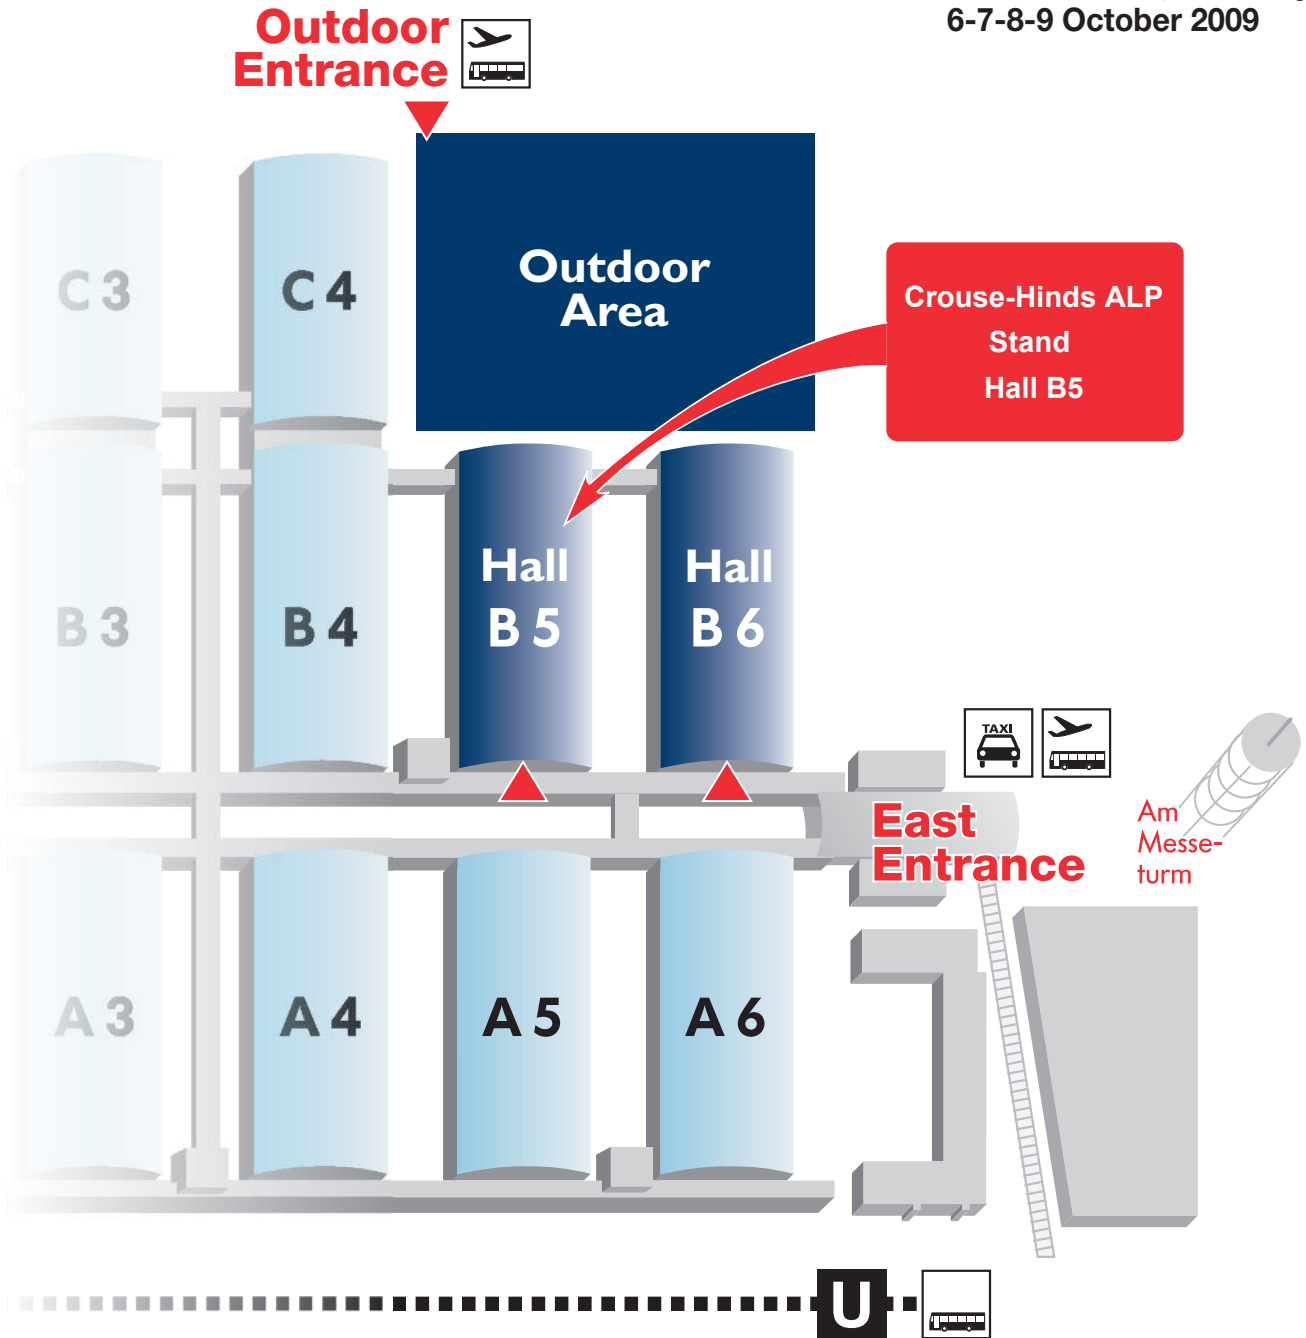

Crouse-Hinds ALP

Besuchen Sie uns auf der
inter airport Europe 2009!

Visit us at
inter airport Europe 2009!

Crouse-Hinds' systems comprise a wide range of solutions, applications, and products for critical airfield operational elements. An innovative leader in airport lighting, Crouse-Hinds Airport Lighting Products (ALP) expects excellence when responding to the demands of the industry - light by light, airport by airport - all across the world.